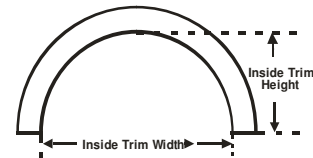

Inside Trim Height: \_\_\_\_\_"

Radius: \_\_\_\_\_" (if available)

**2. Board Size or Moulding Profile:**

Flat Trim Board

Thickness:

3/4"

1"

Width:

3-1/2

5-1/2

Other \_\_\_\_\_"

Mouldings:

#180 Brickmould

Extension Jamb Width \_\_\_\_\_"

Other: \_\_\_\_\_

**3. Options:**

J-Channel

Keystone

Typical Shapes & Required Dimensions

Half Round

Eyebrow/Segmental

Your sketch here or attach:

**Other Shapes, Sizes, and Templates Made Easy:**

- OMC Archtrim offers heat formed trim in numerous shapes such as full round, oval, and elliptical. Please call or fax your request.
- When templates are required common house wrap etched with a pencil over the shape is ideal and can easily be mailed to OMC Archtrim.
- Vinyl window manufacturers have difficulty in providing precise curved shapes. Many are not made with a true radius. If difficulty in fitting Archtrim curved trim boards develop, a field template will be required.
- Templates are frequently required for ellipses, ovals, restoration projects & some vinyl windows.