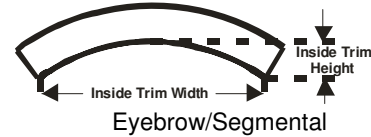

Inside Trim Height: \_\_\_\_\_"

Radius: \_\_\_\_\_" (if available)

**2. Board Size or Moulding Profile:**

Flat Trim Board

Thickness:

3/4"

1"

Width:

3-1/2

5-1/2

Other \_\_\_\_\_"

Mouldings:

#180 Brickmould

Extension Jamb Width \_\_\_\_\_"

Other: \_\_\_\_\_

**3. Options:**

J-Channel

Keystone

Typical Shapes & Required Dimensions

Half Round

Eyebrow/Segmental

Your sketch here or attach:

**Other Shapes, Sizes, and Templates Made Easy:**

- OMC Archtrim offers heat formed trim in numerous shapes such as full round, oval, and elliptical. Please call or fax your request.
- When templates are required common house wrap etched with a pencil over the shape is ideal and can easily be mailed to OMC Archtrim.
- Vinyl window manufacturers have difficulty in providing precise curved shapes. Many are not made with a true radius. If difficulty in fitting Archtrim curved trim boards develop, a field template will be required.
- Templates are frequently required for ellipses, ovals, restoration projects & some vinyl windows.